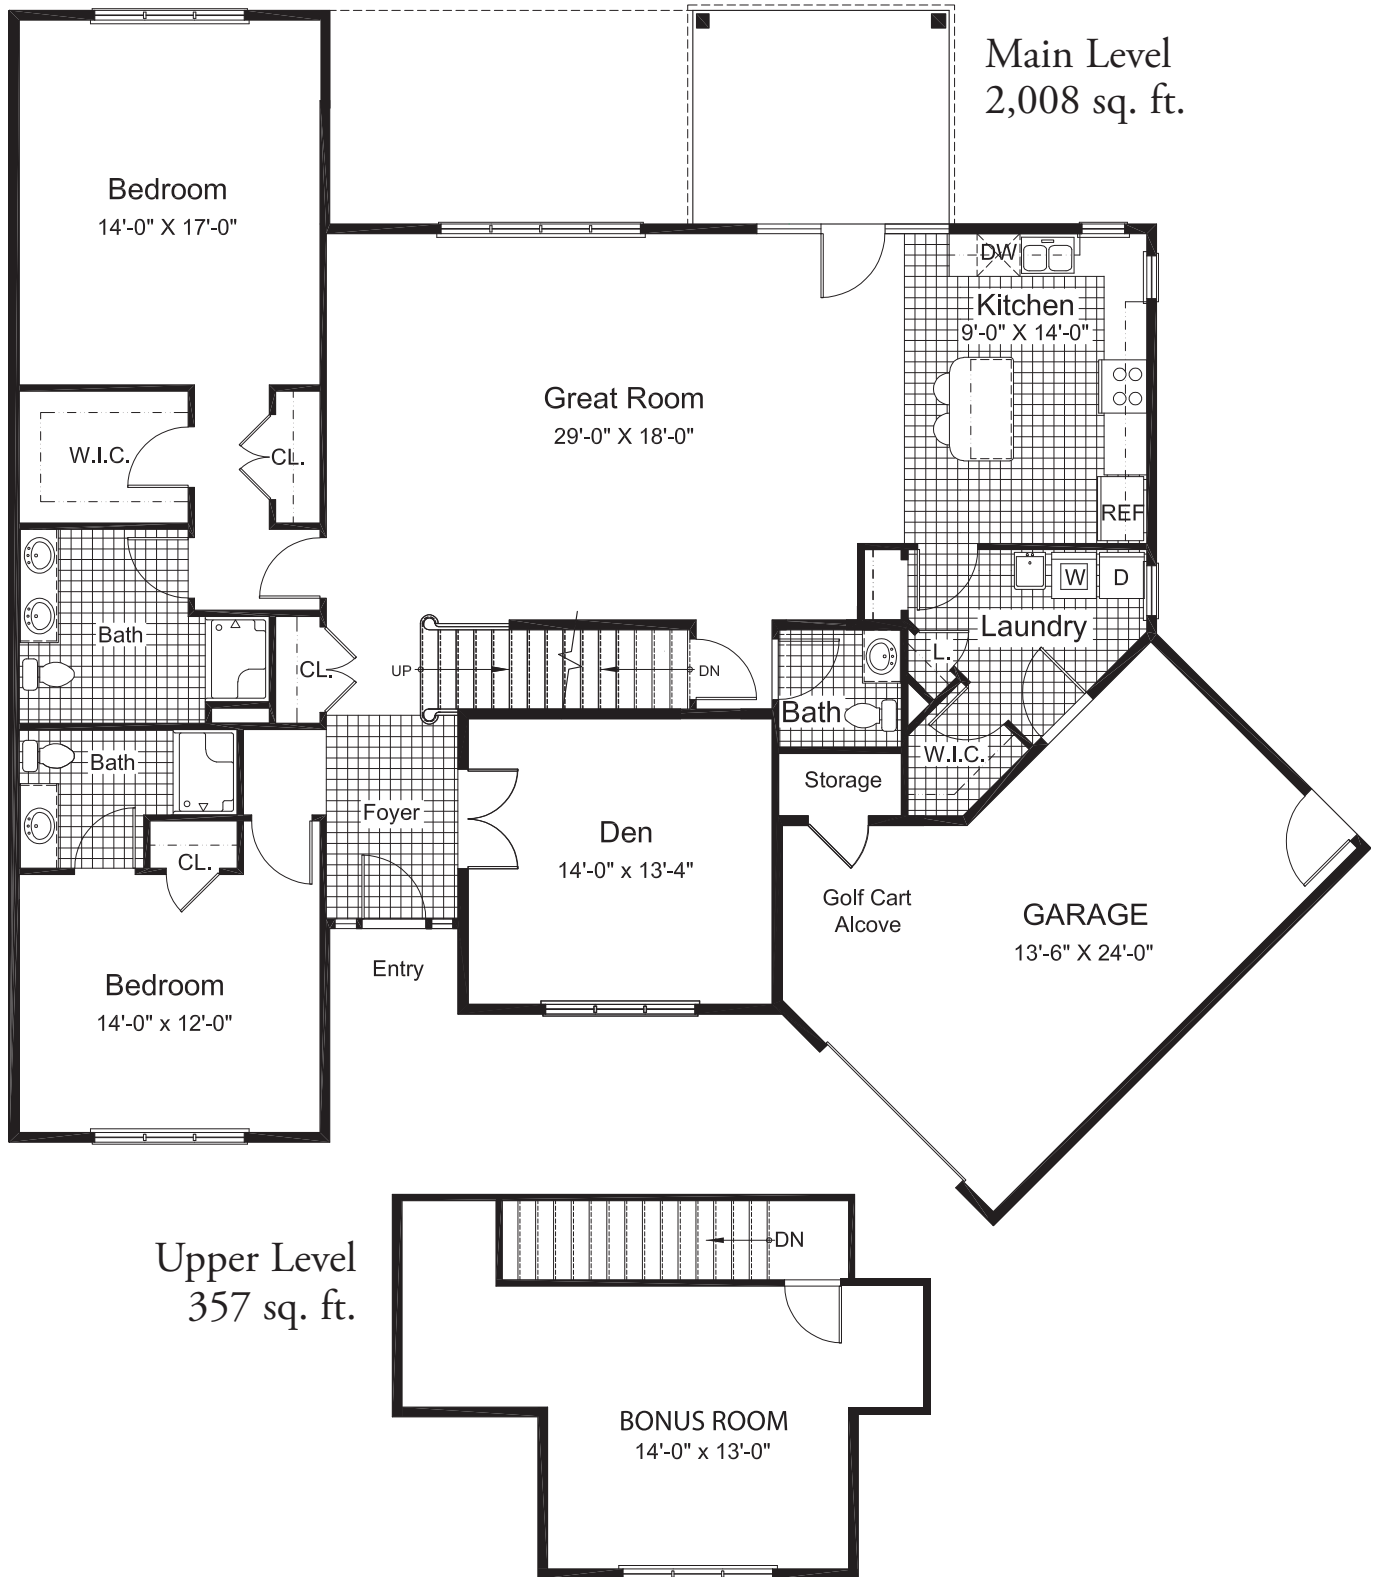

THE CHESTNUT HILL Cottage

THE HILL AT WHITEMARSH

4000 FOX HOUND DRIVE - LAFAYETTE HILL, PA 19444
PHONE: 215.402.8725 - TOLL-FREE 800.315.4103 - www.thehillatwhitemarsh.org